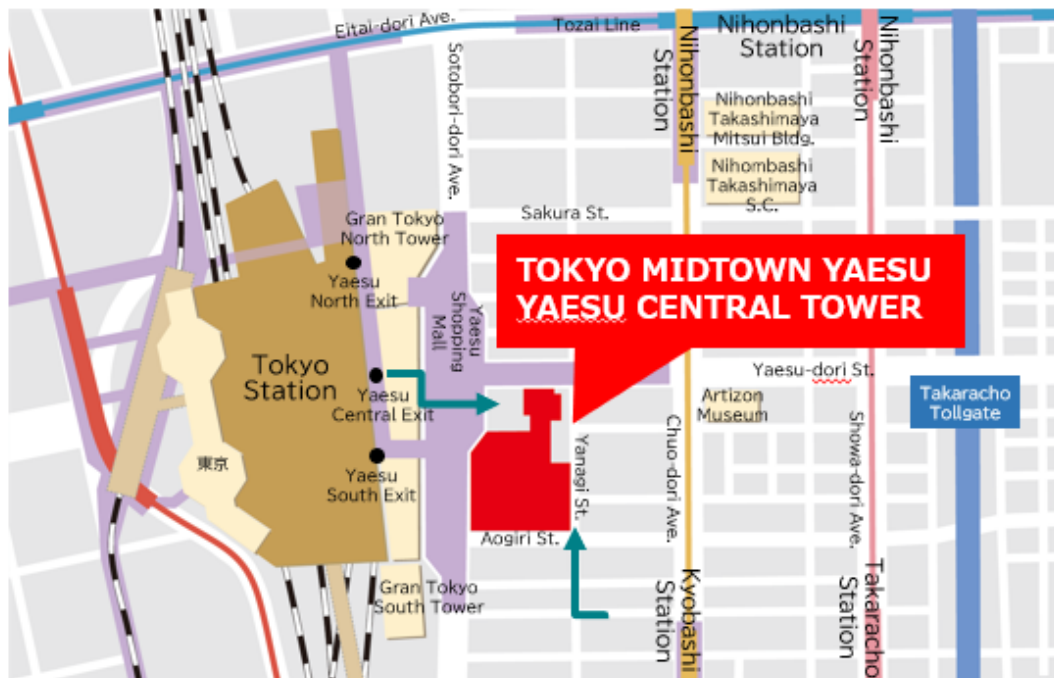

Sincerely,

HASHIMOTO Osamu
President & CEO
Mitsui Chemicals, Inc.

[Location]

← Access from the nearest station on foot

[Directions]

Directly connected to JR Tokyo Station underground

(via Yaesu Underground Mall)

Directly connected to the Tokyo Metro Marunouchi Line Tokyo Station underground (via Yaesu Underground Mall)

3-minute walk from Kyobashi Station on the Tokyo Metro Ginza Line

6-minute walk from Nihonbashi Station on the Tokyo Metro Tozai Line, Ginza Line and Toei Asakusa Line.